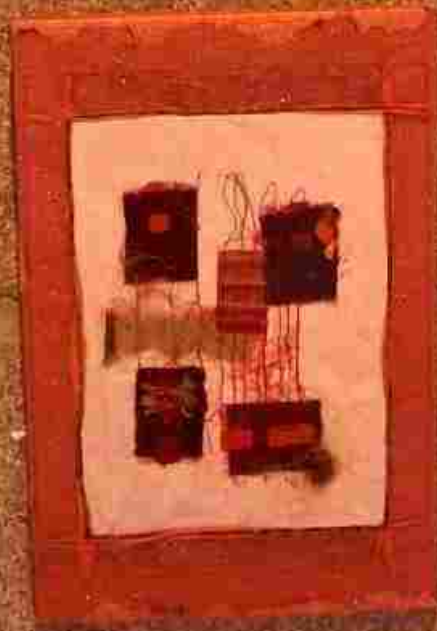

Blank

Blank

Blank

[Faint, illegible handwritten text]

[Small, illegible printed text]

57

SMI
2R
R1

Small white label with illegible text, likely providing information about the artwork.

Small white label with illegible text.

Textile art piece

Handmade textile art

Handmade textile piece

THE GARDEN

Artwork by [unreadable]

La cerimonia del

T.H.E.

茶余道

ARTIST'S NAME
TITLE OF THE WORK
MATERIALS USED
DATE OF CREATION
EXHIBITION SPACE

Ventilator

Arbeits

Handwritten text in a cursive script, likely a letter or a document, visible through the central golden-yellow layer.